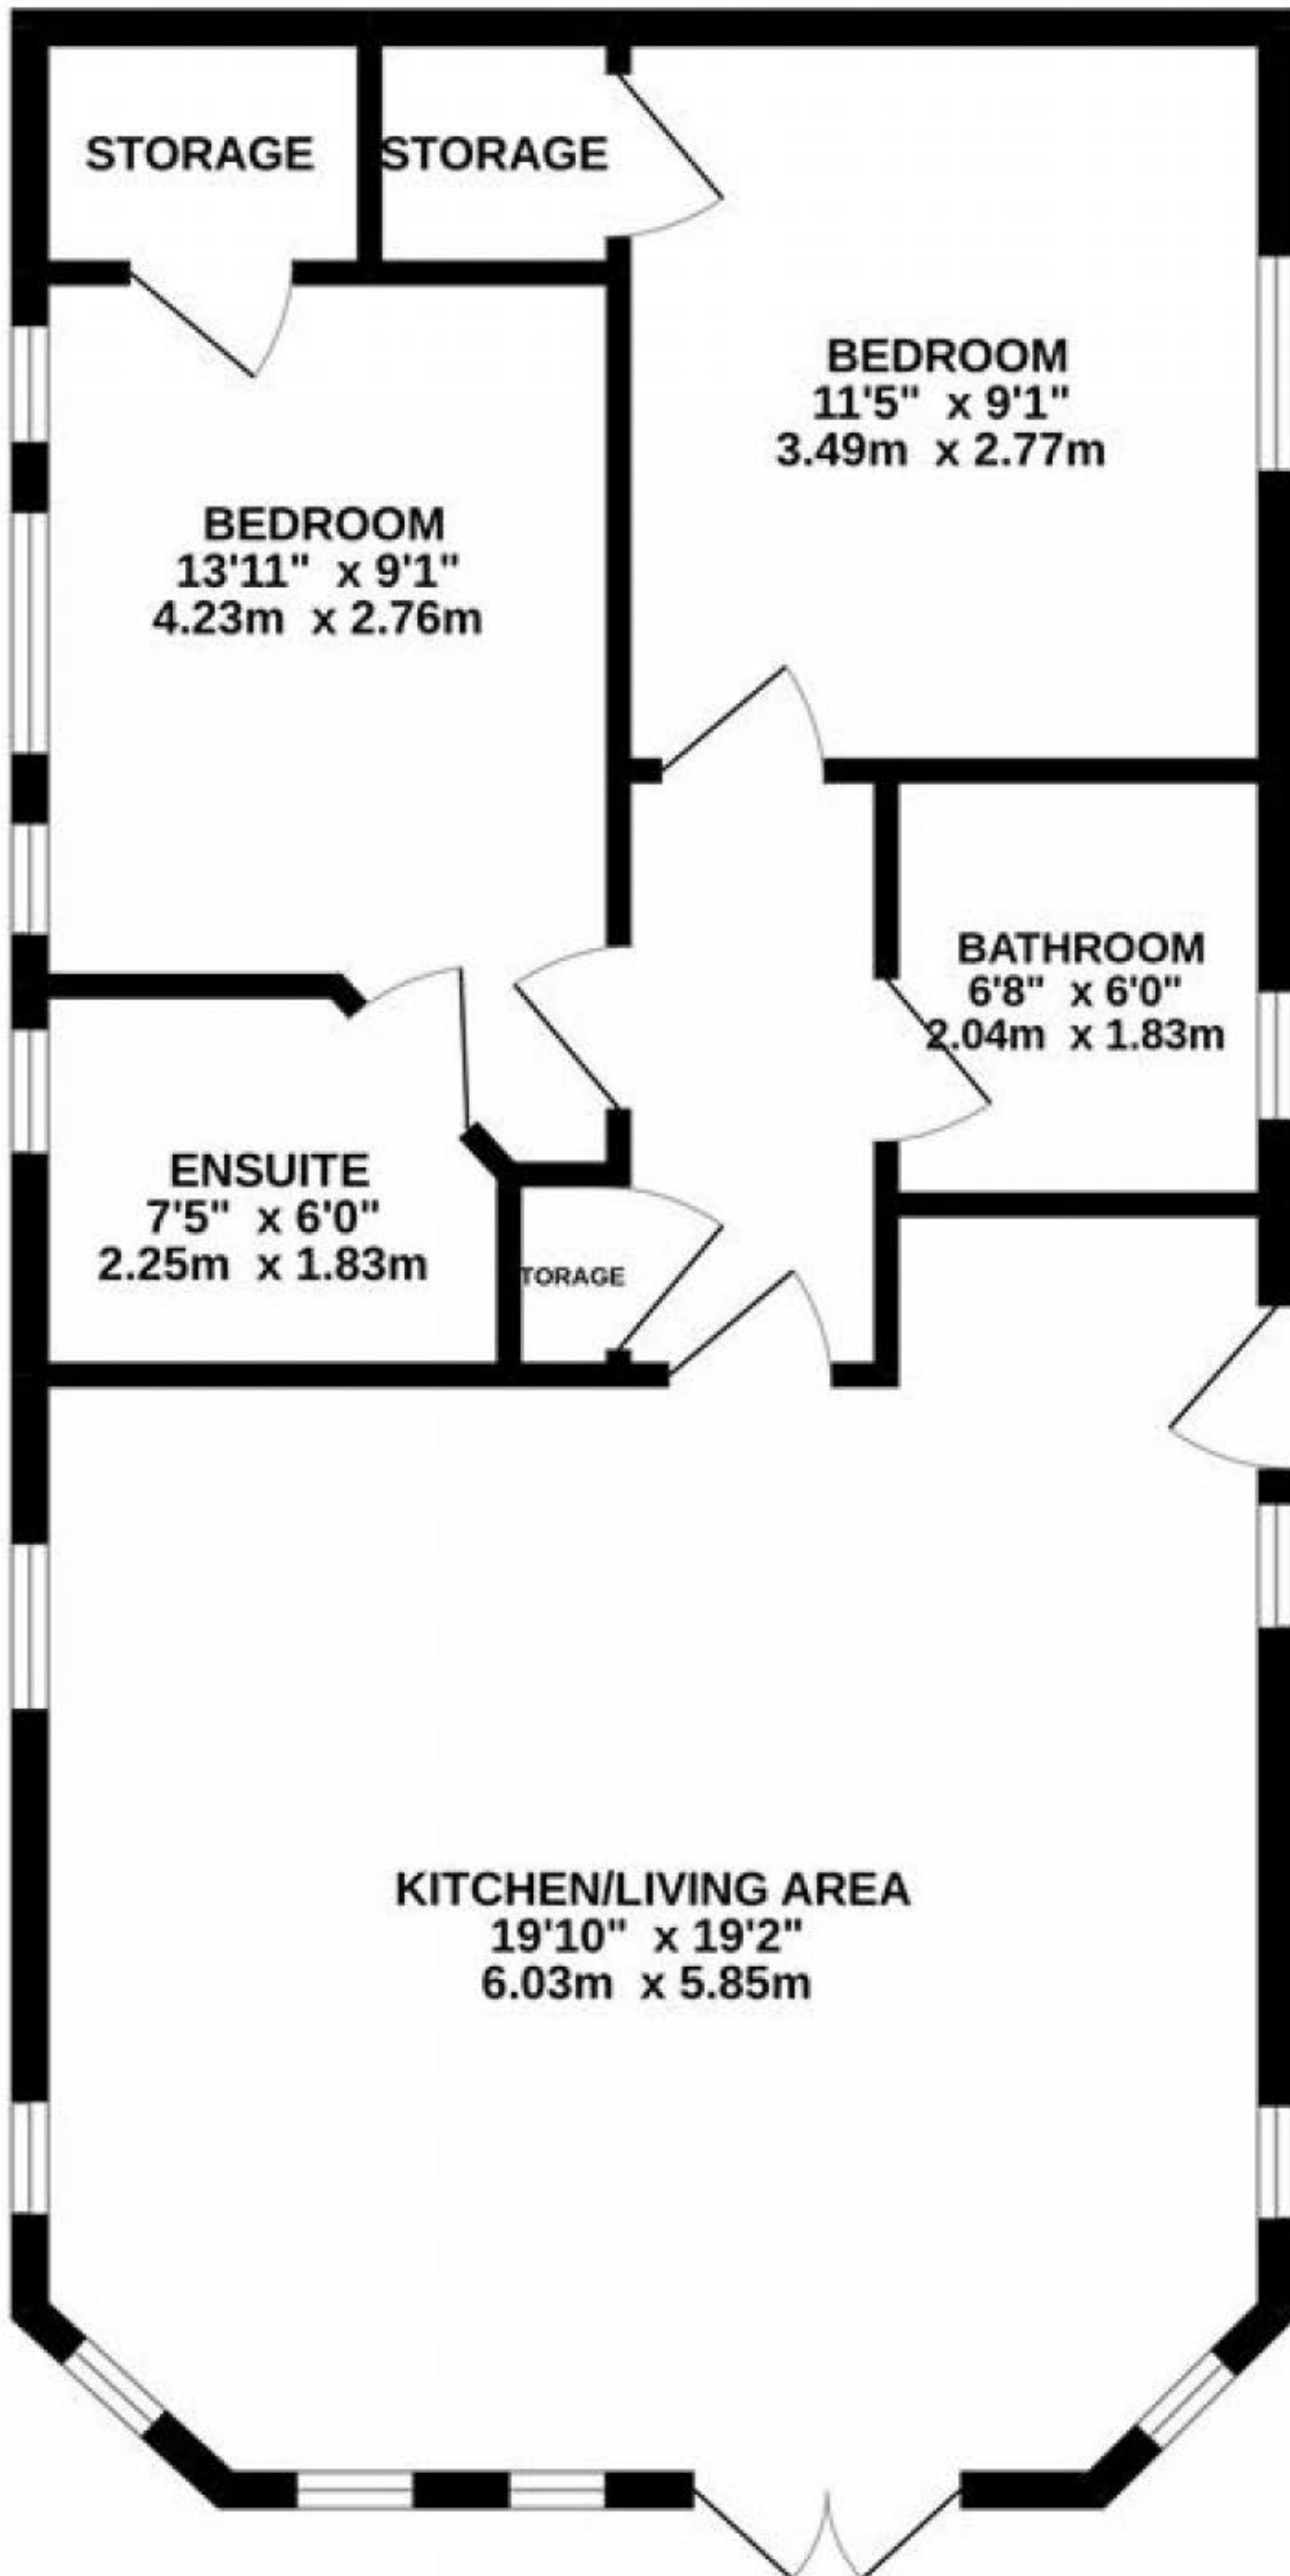

GROUND FLOOR
720 sq.ft. (66.9 sq.m.) approx.

TOTAL FLOOR AREA : 720 sq.ft. (66.9 sq.m.) approx.

Whilst every attempt has been made to ensure the accuracy of the floorplan contained here, measurements of doors, windows, rooms and any other items are approximate and no responsibility is taken for any error, omission or mis-statement. This plan is for illustrative purposes only and should be used as such by any prospective purchaser. The services, systems and appliances shown have not been tested and no guarantee as to their operability or efficiency can be given.